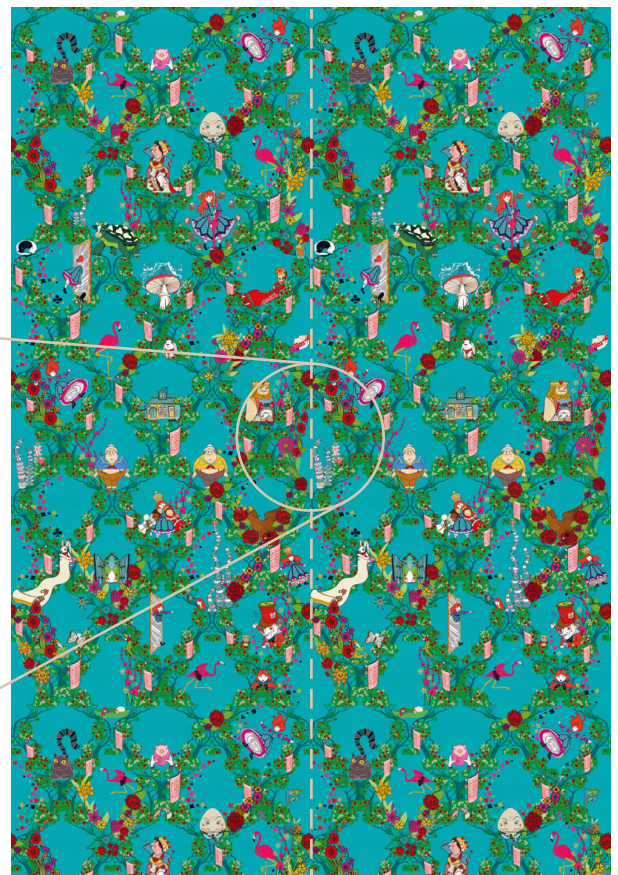

## PATTERN MATCH

Straight Match or  
Multi Drop, 39cm

## WHAT IS STRAIGHT MATCH?

A Straight Match wallpaper is where  
the pattern match repeats horizontally  
and each panel aligns in the same place.

## WHAT IS MULTI DROP?

A Multi Drop wallpaper is where the  
design matches at a specific  
measurement down the pattern repeat  
length.

## HOW TO ALIGN THIS DESIGN

When hanging this wallpaper, look out for the red rose illustrations at the edges of the design to align the next panel accurately. For a Straight Match, these elements will align horizontally across every panel (below). For a Multi Drop, these elements can be aligned one-third down the pattern repeat at 39cm.